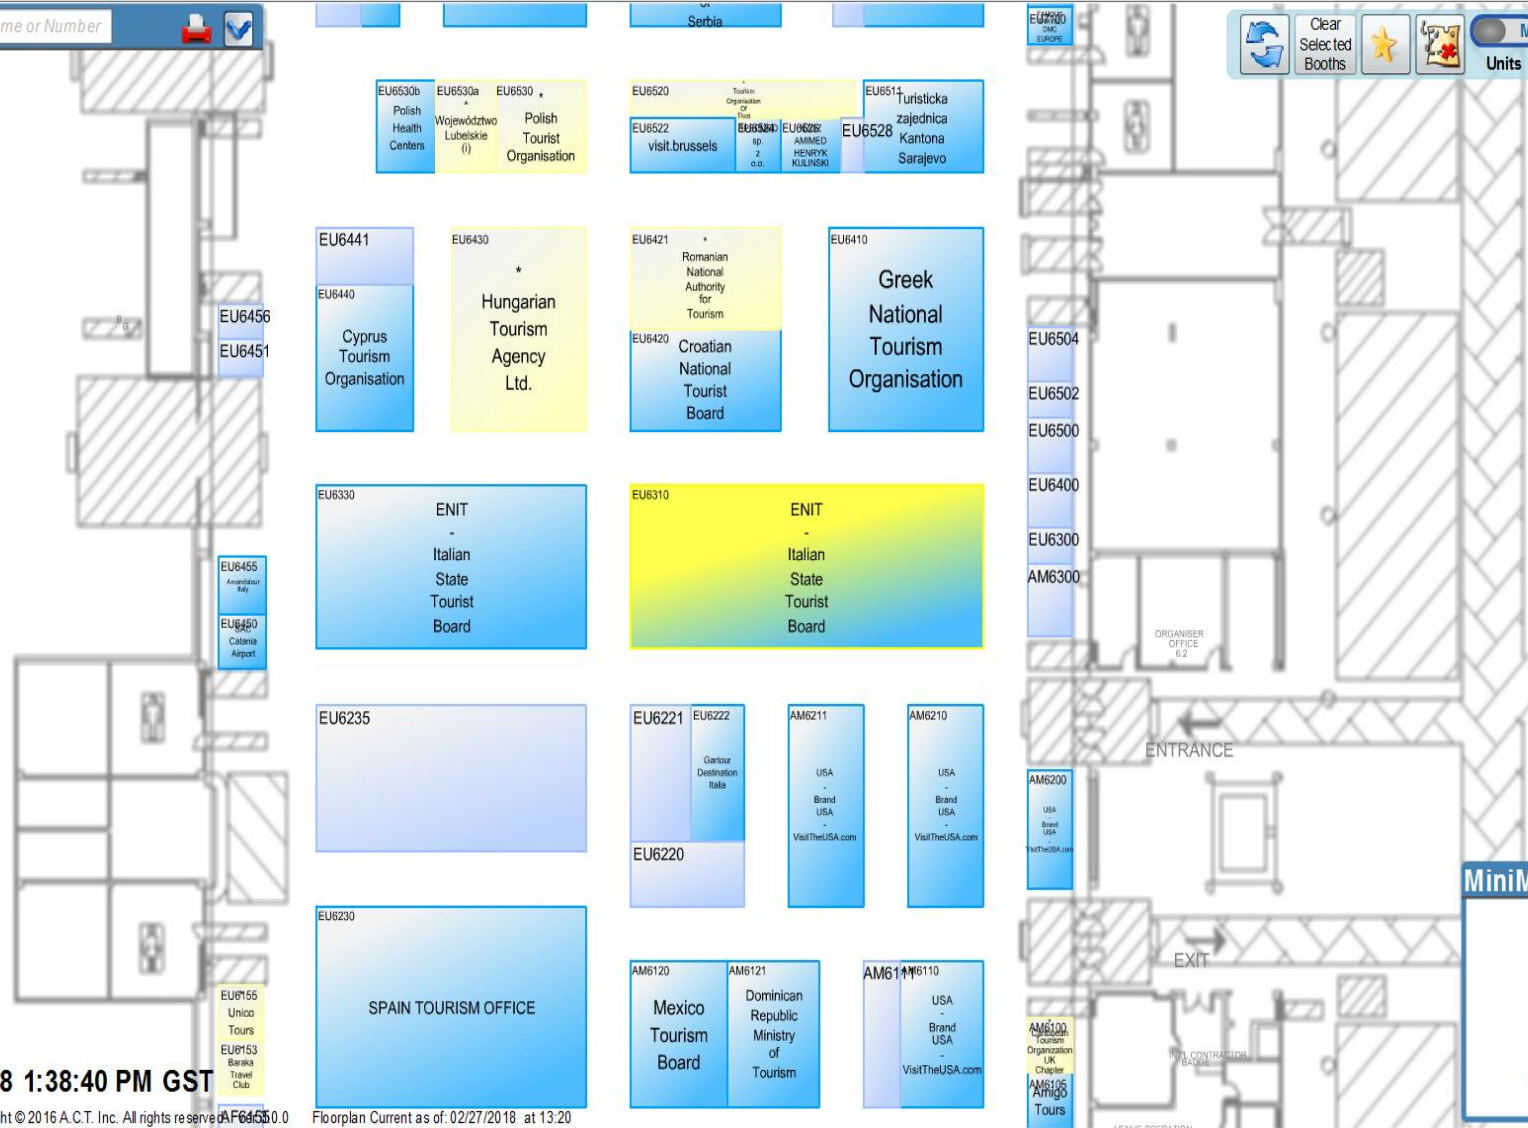

Search

Units Building

Legend
 Available
 On Hold
 Rented

27 Feb 2018 1:38:40 PM GST

MiniMap Drag Box to Pan